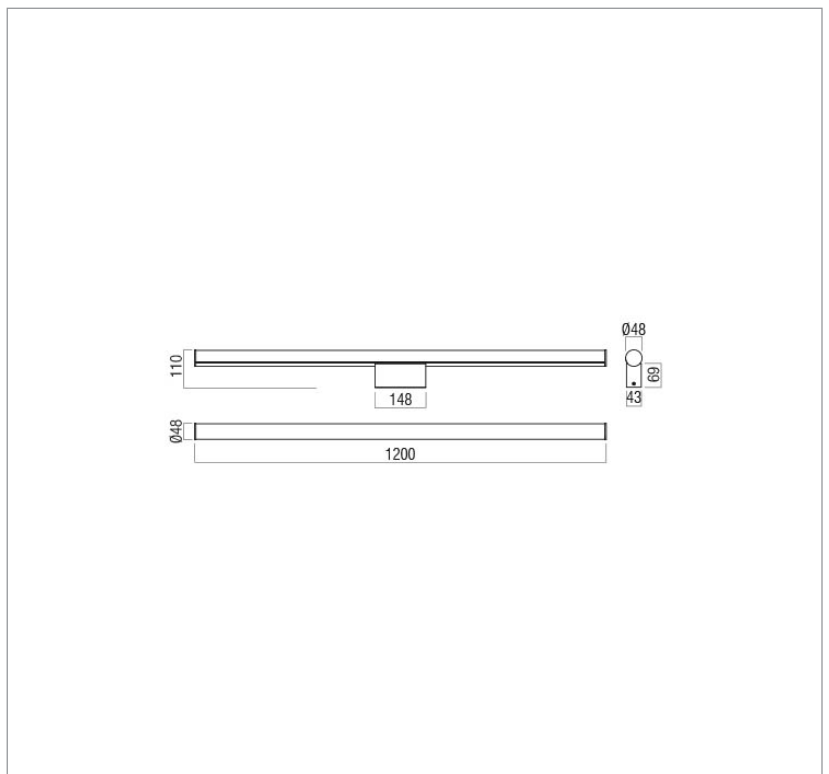

RU - Бра для внутреннего освещения, оснащенное светодиодами SMD, с защитой от влаги, возможностью изменения цветовой температуры и яркости света, металлической и алюминиевой структурой, окрашенной в электростатическом поле в матово-черный цвет, и рассеивателем из опалового поликарбоната.

HU - Nedvesség ellen védett beltéri fali lámpa, SMD LED-el szerelve, színhőmérséklet állítási lehetőséggel, elektrosztatikus mezőben festett matt fekete fém és alumínium szerkezet, opál polikarbonát diszperzór.

BG - Аплик за интериор, защитен от влага, оборудван с LED-ове SMD, с възможност за избор на цвят температура на светлината, метална и алуминиева структура боядисана в электростатично поле в матово черно, опалов поликарбонатен дифузер.

SK - Interiérové nástenné svietidlo chránené proti vlhkosti, vybavené SMD LED diódami, s možnosťou voľby teploty farby svetla, kovová a hliníková konštrukcia elektrosťaticky lakovaná v pieskovej čiernej farbe, opáľový polykarbonátový difúzor.

Product type	Wall lamp
Input voltage	220-240V, 50/60Hz
Power	24W
Led type	SMD LED 100pcs x 0,24W 3000K, 100pcs x 0,24W 4000K
Color temperature	CCT 3000/4000K
Led luminous flux	3000 lm
System luminous flux	2210 lm
CRI	90
OPTICS	-
Dimmable	NO
Øuse (lm)	3000
Pon (w)	24
FTM	0.926
ηTM	115.75
Energy efficiency class	E
Warranty (years)	3
Protection class	Class I
IP rating	IP44

LED removal by a specialist **NO**
Driver removal by a specialist **YES**

Standards: EN 60598-1:2015 + A1:2018, EN 60598-2-1:2020, EN 60598-2-2:2012, EN 62493:2015, EN 62471:2008, EN 62031:2008 + A1:2013 + A2:2015, EN 60529:1992 + A2:2013, EN 55015:2019 + A11:2020, EN 61000-3-2:2019, EN 61000-3-3:2013 + A1:2019, EN 61547:2009.
Made in PRC.