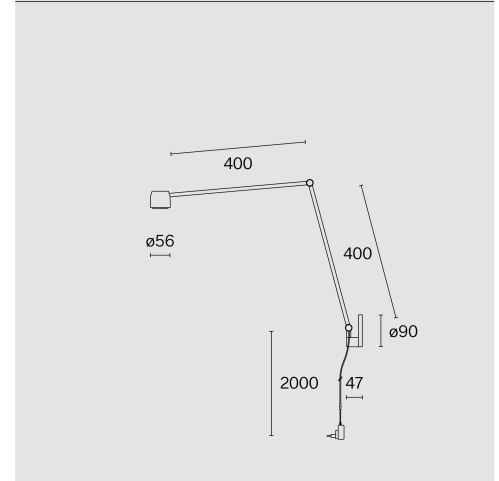

Wall mounted table luminaire made from aluminium; surface Traffic white; RAL 9016; polyamide glare shade and polycarbonate lens; with COB (Chip on Board) technology for maximum efficiency; integrated dimmer switch; light colour 3000 K;  $\leq 3$  SDCM (initial MacAdam); CRI  $\geq 98$ ; degree of protection IP20; Class 2; incl. 2000 mm white cable plug; light source replaceable by Wastberg+ or by a professional with explicit authorization; control gear not replaceable;

## TECHNICAL INFORMATION

<b>Physical</b>	
<b>Material</b>	Lamp Body: Aluminium
<b>IP Rating</b>	IP20
<b>Safety Class</b>	Class II

<b>LED</b>	
<b>Colour Rendering Index</b>	CRI $\geq 98$
<b>Lumen Maintenance</b>	L80 / 50000h
<b>Macadam Ellipse</b>	$\leq 3$ SDCM (initial MacAdam)

## ARTICLE-SPECIFIC INFORMATION

<b>Mounting</b>	Wall
<b>Luminous Flux</b>	526 lm
<b>Colour Temperature</b>	3000 K
<b>Optic</b>	Flood
<b>Control</b>	Integrated dimmer switch
<b>Voltage</b>	100 - 240 V
<b>Power</b>	8.3 W
<b>Weight</b>	0.4 kg