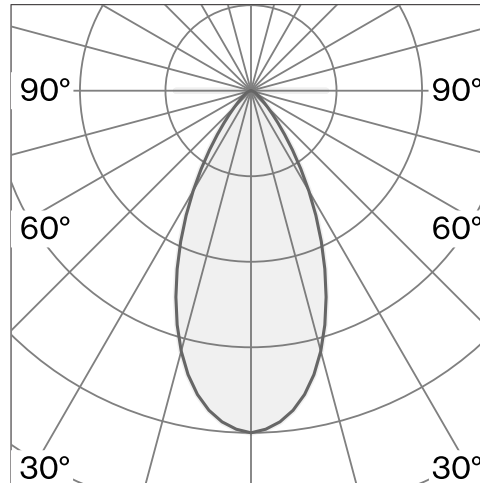

Wall mounted table luminaire made from aluminium; surface Traffic white; RAL 9016; polyamide glare shade and polycarbonate lens; with COB (Chip on Board) technology for maximum efficiency; integrated dimmer switch; light colour 3000 K;  $\leq 3$  SDCM (initial MacAdam); CRI  $\geq 98$ ; degree of protection IP20; Class 2; incl. 2000 mm white cable plug; light source replaceable by Wastberg+ or by a professional with explicit authorization; control gear not replaceable;