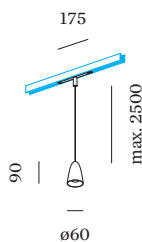

PROJECT

TYPE

NOTES

QUANTITY

DATE

Suspended luminaire for 48V tracks made from aluminium; track adapter with height adjustable cable system; surface colour "Feel Jade"; NCS S 2005 - G90Y; PCB; DALI dim; light colour 2700 K; CRI ≥ 90; beam angle 40°; 48 V; degree of protection IP20; Class 3;

Physical

diameter 60 mm
 height 90 mm
 0.25 kg
 cable length max. 2500 mm
 incl. STREX 48V track adapter

datasheet.quicksum.material

Aluminium

^a Colour may deviate slightly due to production conditions

TRACK ACCESSORIES