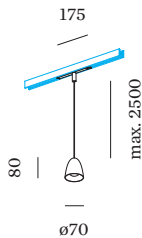

PROJECT

TYPE

NOTES

QUANTITY

DATE

Suspended luminaire for 48V tracks made from aluminium; track adapter with height adjustable cable system; surface colour "Aluminium Tumbled"; No matching RAL; PCB; DALI dim; light colour 2700 K; CRI ≥ 90; beam angle 40°; 48 V; degree of protection IP20; Class 3;

Optical

Medium _____
 beam angle 40° _____

Electrical

DALI-2 _____
 48 V _____
 system 7.0 W _____
 Class III _____
 Standard _____

Physical

diameter 70 mm _____
 height 80 mm _____
 0.35 kg _____
 cable length max. 2500 mm _____
 incl. STREX 48V track adapter _____