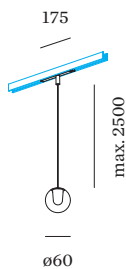

**Physical**

diameter 60 mm \_\_\_\_\_  
 height 60 mm \_\_\_\_\_  
 0.35 kg \_\_\_\_\_  
 cable length max. 2500 mm \_\_\_\_\_  
 incl. STREX 48V track adapter \_\_\_\_\_

Decorative glass ball pendant light for 48V tracks; aluminium cable outlet in Champagne; polycarbonate track adapter in Signal Black; inclusive adjustable cable suspension max. 2500mm; PCB; light colour 2700 K; CRI ≥ 90; 48 V; degree of protection IP20; Class 3;