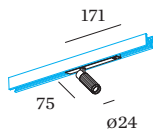

Optical

beam angle 30° _____

Electrical

DALI-2 _____
 48 V _____
 system 5.0 W _____
 Class III _____
 Standard _____

Physical

diameter 24 mm _____
 height 75 mm _____
 0.07 kg _____
 incl. STREX 48V track adapter _____