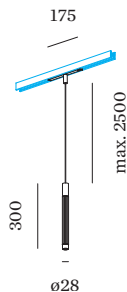

PROJECT _____

TYPE _____

NOTES _____

QUANTITY _____

DATE _____

Suspended luminaire for 48V tracks made from aluminium; track adapter with height adjustable cable system; surface Black Matt + Aluminium Brushed; inclusive adjustable cable suspension max. 2500mm in Signal Black; with COB (Chip on Board) technology for maximum efficiency; DALI dim; light colour 2700 K; CRI ≥ 90; 48 V; beam angle 54°; degree of protection IP20; Class 3;

Optical

Wide _____
 beam angle 54° _____

Electrical

DALI-2 _____
 48 V _____
 system 7.0 W _____
 Class III _____
 Standard _____

Physical

diameter 26 mm _____
 height 300 mm _____
 0.25 kg _____
 cable length max. 2500 mm _____
 incl. STREX 48V track adapter _____