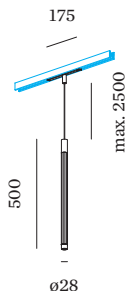

3000 K

CRI ≥ 90

L80 / 50000h

≤ 2 SDCM (initial MacAdam)

Optical

Wide

beam angle 54°

Electrical

DALI-2

48 V

system 7.0 W

Class III

Standard

Physical

diameter 26 mm

height 500 mm

0.34 kg

cable length max. 2500 mm

incl. STREX 48V track adapter

[‘333975B5’] The technical data represent rated values for an ambient temperature of 25°C. The data values for the luminous flux are initially subject to a tolerance of +/- 10%, those for the electrical connected load are initially subject to a tolerance of +/- 10%, and those for the colour temperature are initially subject to a tolerance of +/- 150 K. No liability is assumed for typographical or printing errors. The general terms and conditions of Wever & Ducré BV apply.