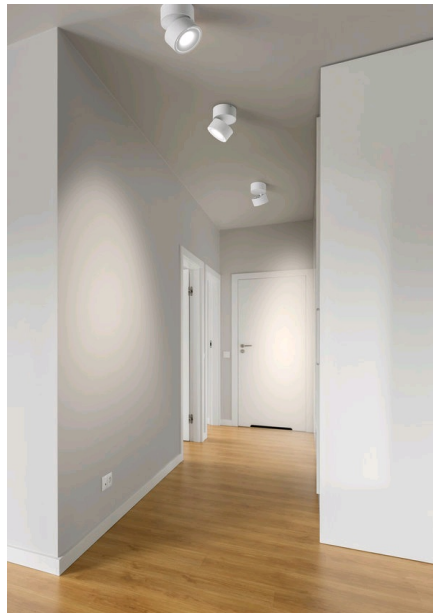

# ROTA

ceiling luminaire

item nr. **15/1965.22**

## description

surface-mounted luminaire white mat or black mat, two different sizes, spotlights rotatable and tiltable

color	mat black
material	aluminium
dimensions	D 105 mm x H 74 mm
lightsource	LED not exchangeable
control	dimnable trailing/leading edge
system demand	11 W
net	690 lm (luminaire/net)
gross	1,080 lm (LED-module/gross)
light color	2,800 K - 2,800 K
light emission	direct
degree of protection	IP20
options	optionally available with CASAMBI control