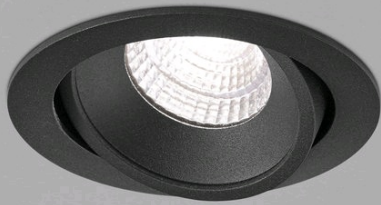

SID

recessed ceiling luminaire
item nr. **15/2034.22**

description

SID recessed ceiling luminaires can be used anywhere. Designed in a timeless and unobtrusive style and produced with an IP65 protective rating it is suitable for anywhere inside, outside and in the bathroom. The 60° beam angle is optimised for general lighting purposes. Additionally, the spotlight can be tilted and turned in any given direction.

tiltable 20°

color	mat black
material	aluminium
dimensions	D 90 mm x H 2 mm
lightsource	LED not exchangeable
control	dimnable trailing/leading edge
system demand	11 W
net	890 lm (luminaire/net)
gross	1,150 lm (LED-module/gross)
light color	3,000 K - 3,000 K
light emission	direct
degree of protection	IP65
options	optionally available with CASAMBI control

accessory

name	CASAMBI Bluetooth Dimmer CBU-TED
item nr.	6100
Kurztext	CASAMBI, accessory