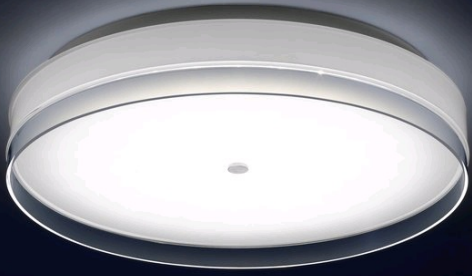

# YUMA

ceiling luminaire

item nr. **15/1440.08/5146**

color	white
material	steel + opal glass with clear decorative edge
dimensions	D 400 mm x H 100 mm
lightsource	LED not exchangeable
control	dimnable trailing/leading edge
system demand	36 W
net	3,240 lm (luminaire/net)
gross	4,140 lm (LED-module/gross)
light color	2,700 K - 2,700 K
light emission	direct/indirect
degree of protection	IP30
options	optionally available with CASAMBI control

## accessory

name	CASAMBI Bluetooth Dimmer CBU-TED
item nr.	6100
Kurztext	CASAMBI, accessory