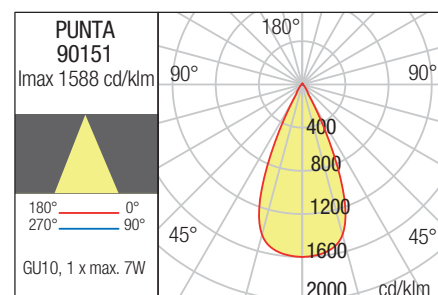

Anti rust and corrosion treatment	No
Front sea suitable	Yes