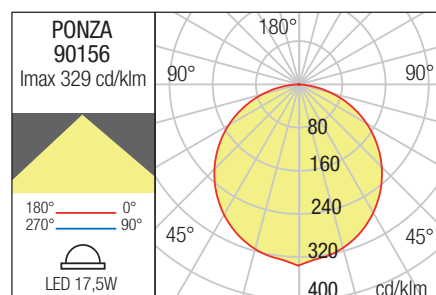

LED removal by a specialist	Yes
	DRIVER removal by a specialist	No

	Anti rust and corrosion treatment	No

	Front sea suitable	Yes