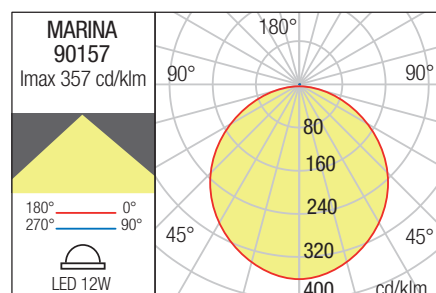

LED removal by a specialist	Yes
	DRIVER removal by a specialist	No

	Anti rust and corrosion treatment	No

	Front sea suitable	Yes