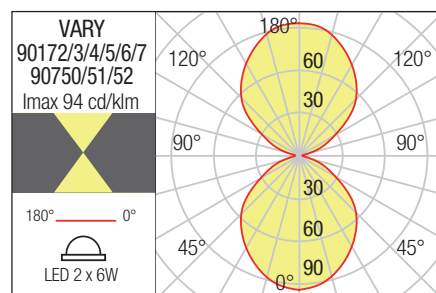

LED removal by a specialist	Yes
	DRIVER removal by a specialist	Yes

	Anti rust and corrosion treatment	No
	Front sea suitable	No