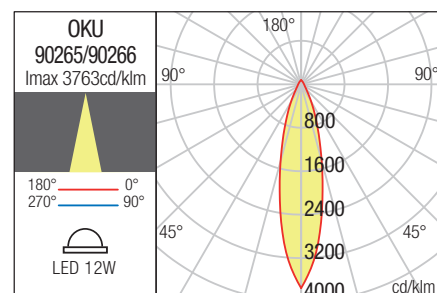

LED removal by a specialist	Yes
	DRIVER removal by a specialist	Yes

	Anti rust and corrosion treatment	No
	Front sea suitable	No