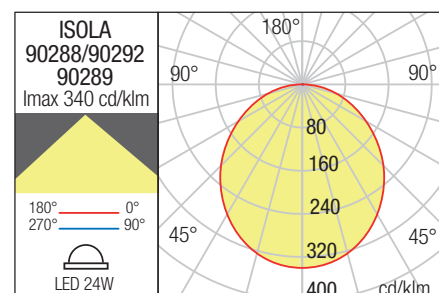

LED removal by a specialist	Yes
	DRIVER removal by a specialist	Yes

	Anti rust and corrosion treatment	No

	Front sea suitable	Yes