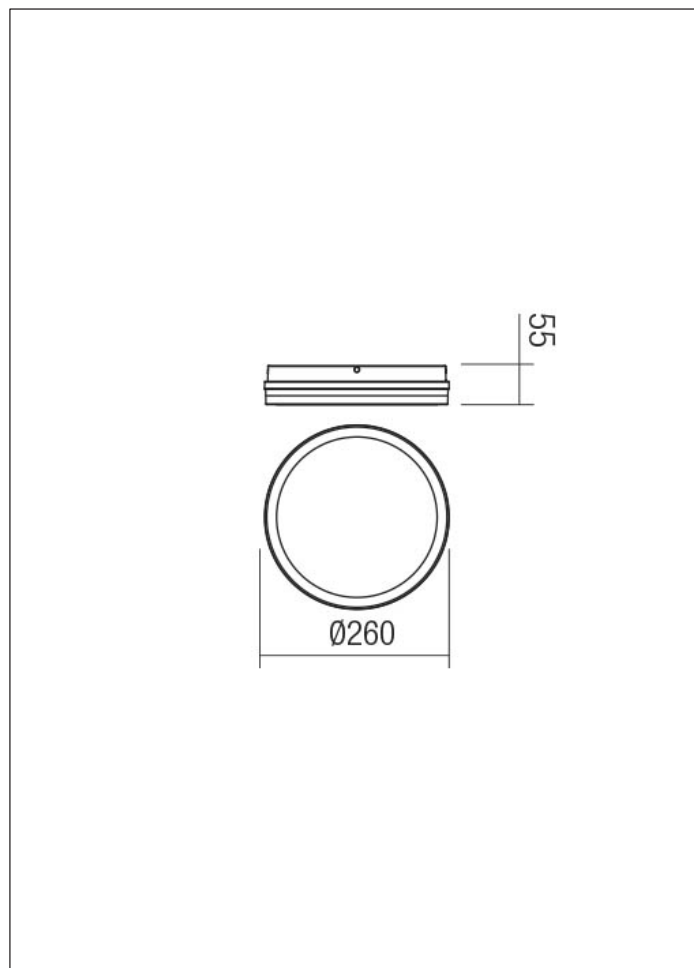

BG - Тававно осветление за екстериор, оборудвано с топло бели и студено бели SMD светодиоди, разполага със системата за управление TUYA. Тяло от стабилизиран ABS анти-UV, в цвят тъмно сиво, дифузер от опалов поликарбонат. С помощта на системата за управление TUYA могат да се настроят следните функции: ON/OFF, регулиране на интензитета на светлината между 10-100%, настройване на цветната температура на светлината от топло бяло до студено бяло, програмиране на времето за включване/изключване.

SK - Exteriérové stropné svietidlo vybavené teplými a studenými bielymi SMD LED diódami, vybavené riadiacim systémom TUYA. Kryt ABS stabilizovaný proti UV žiareniu v tmavo šedej farbe, opálový polykarbonátový difúzor. Systém TUYA reguluje nasledujúce funkcie: ON / OFF, nastavenie intenzity svetla od 10 do 100%, výber teploty farby od teplej bielej po studenú bielu, programovanie času štart / stop.

Product type / color	Ceiling lamp / Dark grey
Input voltage	220-240V, 50/60Hz
Power	24W
Led type	SMD LED, 288 pcs x 0,08W
Color temperature	3000 - 6500K
Led luminous flux	2800 lm
System luminous flux	2060 lm
CRI / Optics	80 / -
Control	TUYA
Øuse (lm) / Pon (w)	2800 / 24
FTM / ЛТМ	0.926 / 108.03
Energy efficiency class	F
Warranty (years)	3
Protection class	Class II
IP / IK rating	IP54 / IK06
Work temperature	-20° / +40°C
LED lifespan	50.000 hours