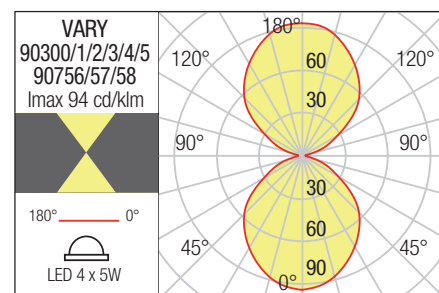

LED removal by a specialist	Yes
	DRIVER removal by a specialist	Yes

	Anti rust and corrosion treatment	No
	Front sea suitable	No