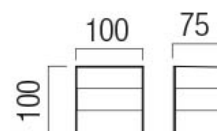

Product type / color	Wall lamp / White.bk
Input voltage	220-240V, 50/60Hz
Power	5W
Led type	SMD LED 2835, 30 pcs x 0,16W
Color temperature	3000K
Led luminous flux	563 lm
System luminous flux	350 lm
CRI / Optics	≥80 / -
Control	ON/OFF
Øuse (lm) / Pon (w)	563 / 5
FTM / ЛТМ	1 / 112.60
Energy efficiency class	E
Warranty (years)	3
Protection class	Class II
IP / IK rating	IP65 / IK08
Work temperature	-20° / +45°C
LED lifespan	50.000 hours