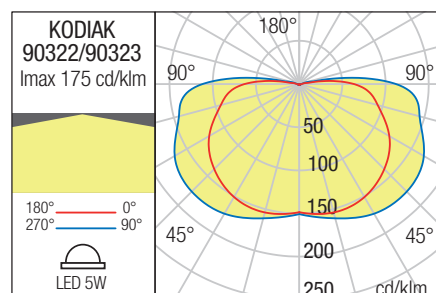

IT - Applique per esterni equipaggiata con LED SMD, carcassa in policarbonato bianco, diffusore in policarbonato bianco opale con ornamento lineare nero

RU - Наружный плафон, оснащённый светодиодами SMD, корпус из поликарбоната белого цвета, рассеиватель из поликарбоната опалового белого цвета с чёрным линейным орнаментом.

HU - Fali kültéri lámpa, SMD-LED-el szerelve, fehér polikarbonát szerkezet és polikarbonát diszperzór fekete vonal díszítéssel.

BG - Аплик за екстериор, оборудван със SMD светодиоди, тяло от бял опалов поликарбонат, дифузер от бял опалов поликарбонат с черен линеен орнамент.

SK - Exteriérové nástenné svietidlo vybavené SMD LED diódami, konštrukcia z bieleho polykarbonátu, difúzor z opálovo bieleho polykarbonátu s čiernym lineárnym ornamentom.

Product type / color	Wall lamp / White.bk
Input voltage	220-240V, 50/60Hz
Power	5W
Led type	SMD LED 2835, 30 pcs x 0,16W
Color temperature	3000K
Led luminous flux	563 lm
System luminous flux	350 lm
CRI / Optics	≥80 / -
Control	ON/OFF
Øuse (lm) / Pon (w)	563 / 5
FTM / ЛТМ	1 / 112.60
Energy efficiency class	E
Warranty (years)	3
Protection class	Class II
IP / IK rating	IP65 / IK08
Work temperature	-20° / +45°C
LED lifespan	50.000 hours

	LED removal by a specialist	Yes
	DRIVER removal by a specialist	No

	Anti rust and corrosion treatment	No

	Front sea suitable	Yes

Standards: EN60598-1:2015/A1:2018, EN 60598-2-3:2003 + A1:2011, EN 62493:2015, EN 62471:2008, EN IEC 62031: 2020, EN IEC 55015:2019/A11:2020, EN IEC 61000-3-2: 2019/A1:2021, EN 61000-3-3: 2013/A2: 2021, EN 61547:2009. Made in PRC.

REDO GROUP S.R.L. Str. Alexei Tolstoi, nr. 12, Bacău - 600093, ROMÂNIA.
Tel: +40 0234 514 492 / 546 620. Fax: +40 0234 546 677.

Last update:
08/2025