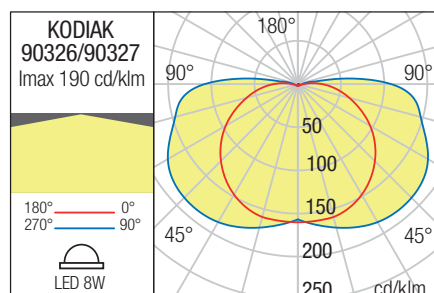

LED removal by a specialist	Yes
	DRIVER removal by a specialist	No

	Anti rust and corrosion treatment	No

	Front sea suitable	Yes