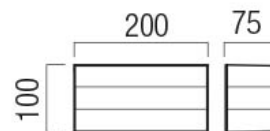

Product type / color	Wall lamp / White.bk
Input voltage	220-240V, 50/60Hz
Power	8W
Led type	SMD LED 2835, 45 pcs x 0,17W
Color temperature	4000K
Led luminous flux	1113 lm
System luminous flux	610 lm
CRI / Optics	≥80 / -
Control	ON/OFF
Øuse (lm) / Pon (w)	1113 / 8
FTM / ЛТМ	1 / 139.13
Energy efficiency class	D
Warranty (years)	3
Protection class	Class II
IP / IK rating	IP65 / IK08
Work temperature	-20° / +45°C
LED lifespan	50.000 hours