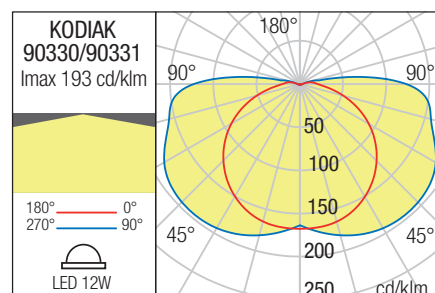

LED removal by a specialist	Yes
	DRIVER removal by a specialist	No

	Anti rust and corrosion treatment	No

	Front sea suitable	Yes