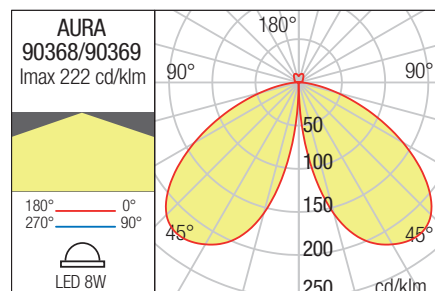

LED removal by a specialist	Yes
	DRIVER removal by a specialist	Yes

	Anti rust and corrosion treatment	No

	Front sea suitable	Yes