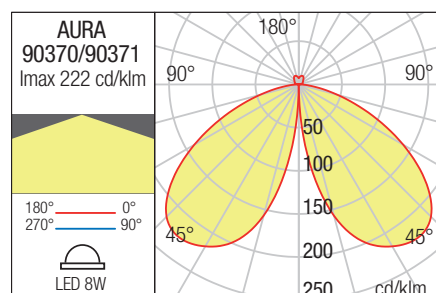

LED removal by a specialist	Yes
	DRIVER removal by a specialist	Yes

	Anti rust and corrosion treatment	No

	Front sea suitable	Yes