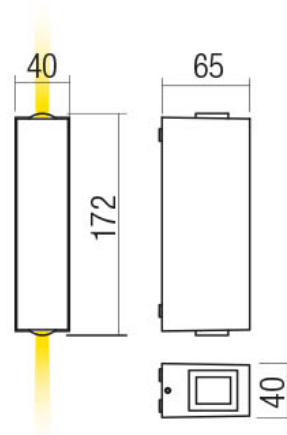

RU - Бра для наружного освещения, оснащенное светодиодами POWER LED, излучение света прямое/отраженное. Корпус из алюминия литого под давлением, окрашен в электростатическом поле в белый матовый цвет, линза из прозрачного акрила. Встроенный драйвер.

HU - Kültéri fali lámpa, POWER LED-el szerelve és DOM(driver on board), direkt fényezésű. Nyomás alatt öntött alumínium, elektrosztatikus mezőben festett matt fehér színű lámpatest, áttetsző akril lencse. Működtetőt tartalmaz.

BG - Екстериорен аплик, LED Power диод, директна/индиректна светлина. Тяло от алуминий, электростатично боядисан в бял мат, прозрачни лещи. Вграден драйвър.

SK - Nástenné interiérové svietidlo, vybavené POWER LED diódami, s priamym/ nepriamym vyžarovaním svetla, hliníková konštrukcia lakovaná v matnej bielej farbe, priehľadné akrylové šošovky, integrovaný napájač.

Product type / color	Wall lamp / Sand white
Input voltage	220-240V, 50/60Hz
Power	5,84W
Led type	POWER LED CREE, 2 pcs x 2,12W
Color temperature	4000K
Led luminous flux	480 lm
System luminous flux	196 lm
CRI / Optics	≥80 / 2 x 2°
Control	ON/OFF
Øuse (lm) / Pon (w)	479.6 / 5.84
FTM / JTM	1.089 / 89.43
Energy efficiency class	F
Warranty (years)	3
Protection class	Class I
IP / IK rating	IP54 / IK06
Work temperature	-20° / +45°C
LED lifespan	50.000 hours