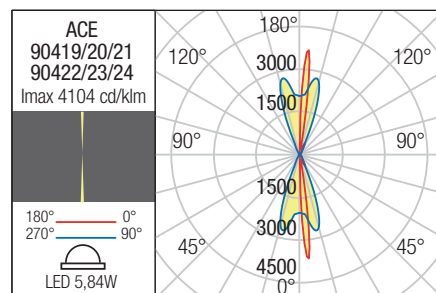

LED removal by a specialist	Yes
	DRIVER removal by a specialist	Yes

	Anti rust and corrosion treatment	No
	Front sea suitable	No