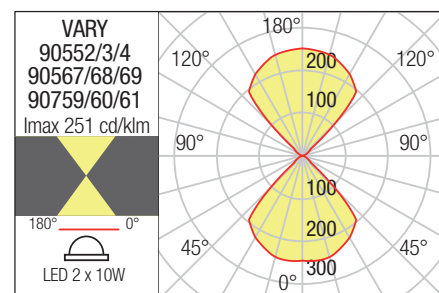

LED removal by a specialist	Yes
	DRIVER removal by a specialist	Yes

	Anti rust and corrosion treatment	No
	Front sea suitable	No