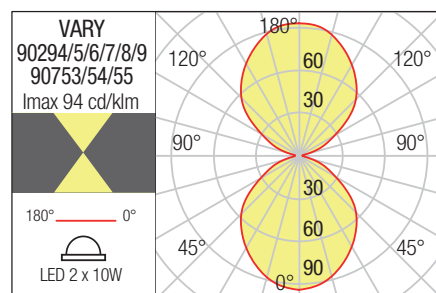

LED removal by a specialist	Yes
	DRIVER removal by a specialist	Yes

	Anti rust and corrosion treatment	No
	Front sea suitable	No