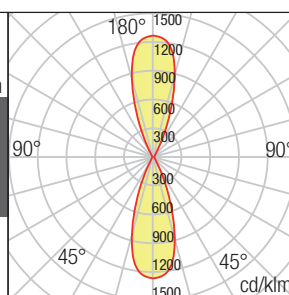

Product type / color	Wall lamp / Natural brass
Input voltage	230V, 50Hz
Lamp holder / power	GU10, 2 x max. 7W
Warranty (years)	3
Protection class	Class I
IP / IK rating	IP65 / IK06
Work temperature	-

 Anti rust and corrosion treatment	No
 Front sea suitable	Yes