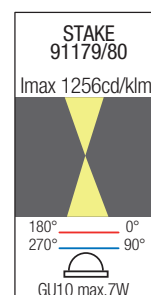

Product type / color	Wall lamp / Natural brass
Input voltage	230V, 50Hz
Lamp holder / power	GU10, 2 x max. 7W
Warranty (years)	3
Protection class	Class I
IP / IK rating	IP65 / IK06
Work temperature	-

 Anti rust and corrosion treatment	No
 Front sea suitable	Yes