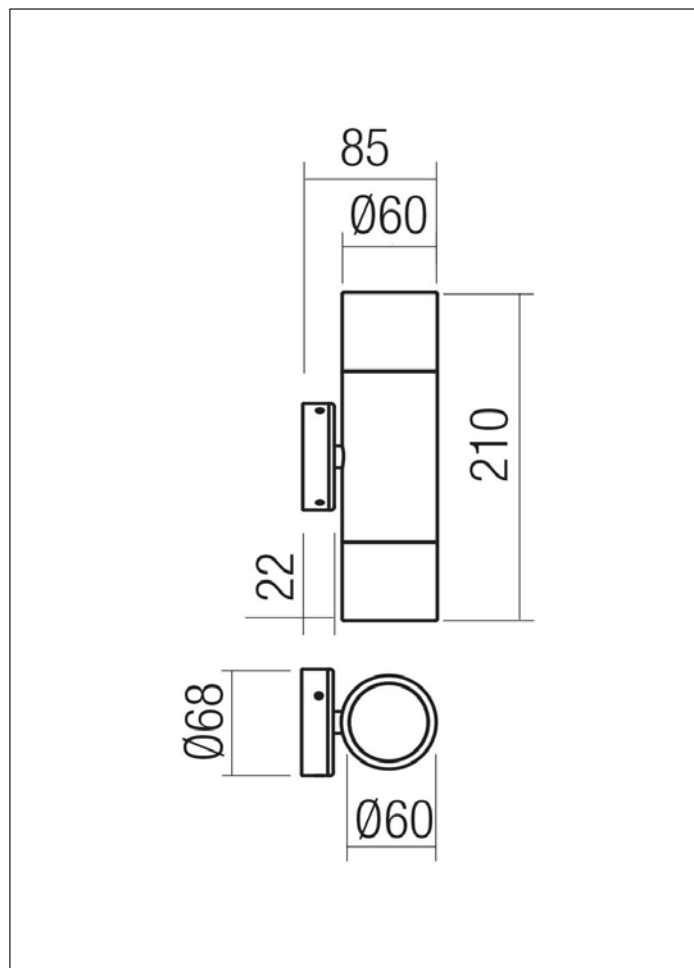

Product type / color	Wall lamp / Natural brass
Input voltage	230V, 50Hz
Lamp holder / power	GU10, 2 x max. 7W
Warranty (years)	3
Protection class	Class I
IP / IK rating	IP65 / IK06
Work temperature	-

 Anti rust and corrosion treatment	No
 Front sea suitable	Yes