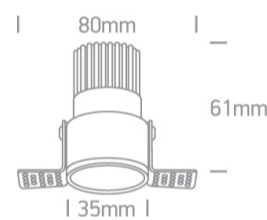

## 10103BTR/W/W

3W Recessed Trimless Dark Light LED spot with white ring and white reflector, IP20.

Requires 350mA driver.

Complies with standard EN60598-1 and any other specific standards.

### Dimensions

### Physical Specification

Item Group	02 Recessed Spots Fixed LED
Family	The Trimless Mini Range Aluminium
Order Code	10103BTR/W/W
Colour	White
Material	Aluminium
Shape	Circular

Height	61mm
Diameter	35mm
Cutout Hole Diameter	40mm
Recessed trimless ceiling	Yes
Depth Required	80mm
Indoor	Yes
Adjustable	No