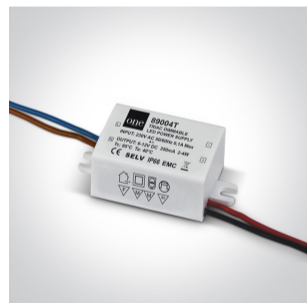

89004T

Physical Specification

Item Group	02 Recessed Spots Fixed LED
Family	The Trimless Mini Range Aluminium
Order Code	10103BTR/W/W
Colour	White
Material	Aluminium
Shape	Circular