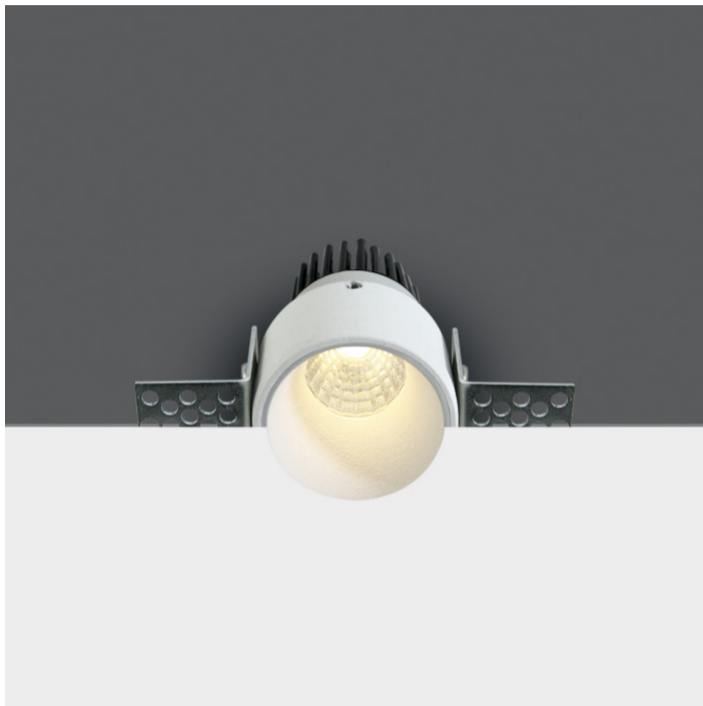

02 Recessed Spots Fixed LED>The Trimless Mini Range Aluminium

## 10103BTR/W/W

3W Recessed Trimless Dark Light LED spot with white ring and white reflector, IP20.

Requires 350mA driver.

Complies with standard EN60598-1 and any other specific standards.

### Physical Specification

Item Group	02 Recessed Spots Fixed LED
Family	The Trimless Mini Range Aluminium
Order Code	10103BTR/W/W
Colour	White
Material	Aluminium
Shape	Circular

Height	61mm
Diameter	35mm
Cutout Hole Diameter	40mm
Recessed trimless ceiling	Yes
Depth Required	80mm
Indoor	Yes
Adjustable	No