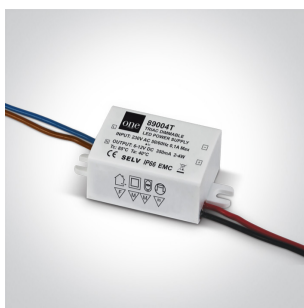

New 2021 Edition 3>Recessed Spots Fixed LED

10103E/B/BS/W

3W Recessed Dark Light LED spot IP20.

Requires 350mA driver.

Complies with standard EN60598-1 and any other specific standards.

Downloads

Dimensions

Gallery

Must be ordered separately

89004

Related items

89004T

Physical Specification

Item Group	New 2021 Edition 3
Family	Recessed Spots Fixed LED
Order Code	10103E/B/BS/W
Colour	Black-Brass
Material	Aluminium
Shape	Circular
Height	52mm
Diameter	50mm
Cutout Hole Diameter	44mm
Recessed Ceiling	Yes
Depth Required	60mm
Indoor	Yes
Adjustable	No

Electrical Characteristics

Fitting	
Input Type	Constant Current
Input Current	350mA
Voltage	8,7V
Safety Class	III
Power(Watts)	3W
IP Rating	IP20
Light Source	LED built in

LED Type
LED Brand
Cable Length
F Mark