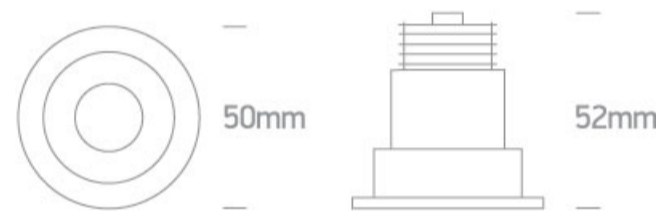

New 2021 Edition 3>Recessed Spots Fixed LED

10103E/B/BS/W

3W Recessed Dark Light LED spot IP20.

Requires 350mA driver.

Complies with standard EN60598-1 and any other specific standards.

Downloads

Dimensions

Gallery

Must be ordered separately

89004

Related items

89004T

Physical Specification

Item Group	New 2021 Edition 3
Family	Recessed Spots Fixed LED
Order Code	10103E/B/BS/W
Colour	Black-Brass
Material	Aluminium
Shape	Circular
Height	52mm
Diameter	50mm
Cutout Hole Diameter	44mm
Recessed Ceiling	Yes
Depth Required	60mm
Indoor	Yes
Adjustable	No

Electrical Characteristics

Fitting	
Input Type	Constant Current
Input Current	350mA
Voltage	8,7V
Safety Class	III
Power(Watts)	3W
IP Rating	IP20
Light Source	LED built in

LED Type
LED Brand
Cable Length
F Mark