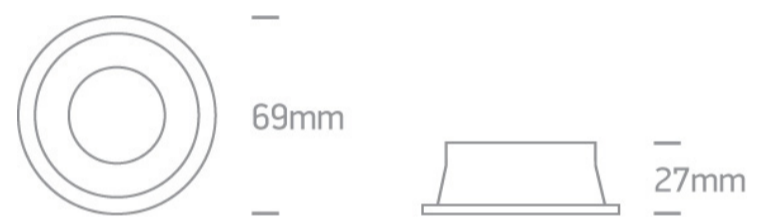

01 Recessed Spots Fixed > The Semi Dark Light Range Aluminium

10105D1/B

Semi-Dark Light Recessed MR16 spot with GU10 lampholder.

Complies with standard EN60598-1 and any other specific standards.

Downloads

Dimensions

Gallery

Physical Specification

Item Group

01 Recessed Spots Fixed

Family

The Semi Dark Light Range Aluminium

Order Code

10105D1/B

Colour

Black

Material

Aluminium

Shape

Circular

Height

27mm

Diameter	69mm
Cutout Hole Diameter	62mm
Recessed Ceiling	Yes
Depth Required	135mm
Indoor	Yes
Adjustable	No

Electrical Characteristics

Gear	No
Fitting + Driver	
Input Voltage	100-240V
50 Hz	Yes
60 Hz	Yes
Safety Class	
Power(Watts)	50W
IP Rating	IP20
Light Source	Replaceable lamp
Lamp Holder	GU10
Number of Lamps	1
Dimmable	N/A
Cable Length	15cm
F Mark	