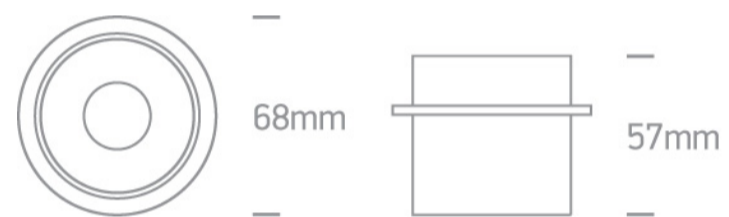

01 Recessed Spots Fixed > Recessed Cylinders Aluminium

10105D9/B/GL

Dark Light Recessed MR16 spot with GU10 lampholder.

Complies with standard EN60598-1 and any other specific standards.

Downloads

Dimensions

Physical Specification

Item Group	01 Recessed Spots Fixed
Family	Recessed Cylinders Aluminium
Order Code	10105D9/B/GL
Colour	Black-Gold
Material	Aluminium
Shape	Circular
Height	57mm
Diameter	68mm
Cutout Hole Diameter	62mm
Recessed Ceiling	Yes
Depth Required	100mm
Indoor	Yes