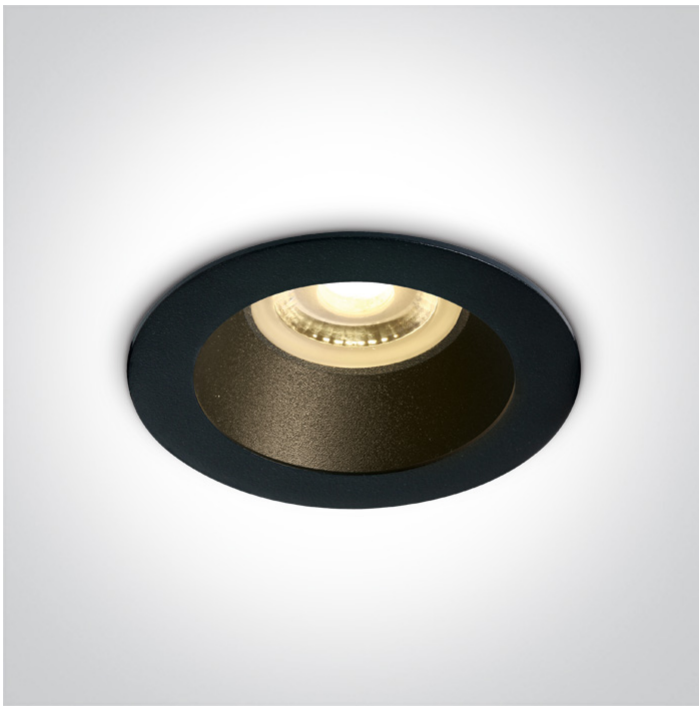

01 Recessed Spots Fixed > The Chill Out Range Round

## 10105M/B/B

Black Body Black Reflector Dark Light Recessed MR16 spot with GU10 lampholder.

Complies with standard EN60598-1 and any other specific standards.

### Physical Specification

Item Group	01 Recessed Spots Fixed
Family	The Chill Out Range Round
Order Code	10105M/B/B
Colour	Black
Material	Aluminium
Shape	Circular
Height	37mm
Diameter	79mm
Cutout Hole Diameter	70mm
Recessed Ceiling	Yes
Depth Required	120mm
Indoor	Yes