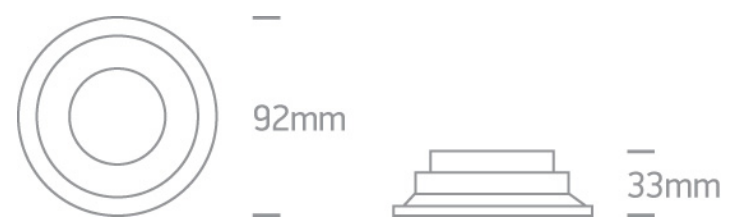

01 Recessed Spots Fixed > The Dark Light Range IP65 Aluminium

10105R2/W

IP65 Bathroom Recessed MR16 spot with GU10 lampholder.

Complies with standard EN60598-1 and any other specific standards.

Downloads

Dimensions

Gallery

Physical Specification

Item Group	01 Recessed Spots Fixed
Family	The Dark Light Range IP65 Aluminium
Order Code	10105R2/W
Colour	White
Material	Aluminium
Shape	Circular
Height	33mm

Diameter	92mm
Cutout Hole Diameter	82mm
Recessed Ceiling	Yes
Depth Required	130mm
Indoor	Yes
Outdoor	Yes
Adjustable	No