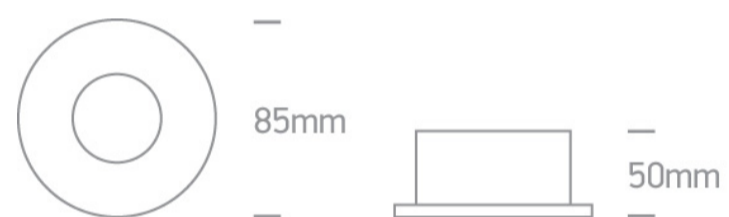

## 10105R/MC

IP44 Bathroom Recessed MR16 spot with GU5,3 lampholder.

Complies with standard EN60598-1 and any other specific standards.

### Dimensions