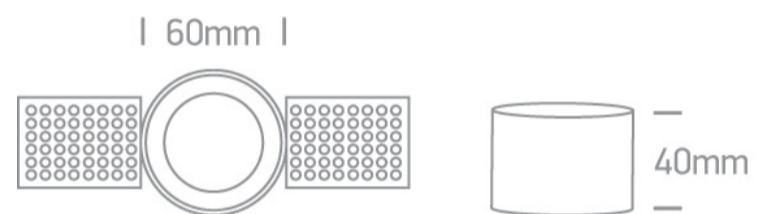

01 Recessed Spots Fixed > The Chill Out Trimless Range Aluminium

10105TR/BS

Trimless Dark Light Recessed MR16 spot with GU10 lampholder.

Complies with standard EN60598-1 and any other specific standards.

Downloads

Dimensions

Gallery

Physical Specification

Item Group	01 Recessed Spots Fixed
Family	The Chill Out Trimless Range Aluminium
Order Code	10105TR/BS
Colour	Brass
Material	Aluminium
Shape	Circular
Height	40mm

Diameter	60mm
Cutout Hole Diameter	70mm
Recessed trimless ceiling	Yes
Depth Required	120mm
Indoor	Yes
Adjustable	No

Electrical Characteristics

Gear	No
Fitting + Driver	
Input Voltage	100-240V
50 Hz	Yes
60 Hz	Yes
Safety Class	
Power(Watts)	10W
IP Rating	IP20
Light Source	Replaceable lamp
Lamp Holder	GU10
Number of Lamps	1
Dimmable	N/A
Cable Length	15cm
F Mark	