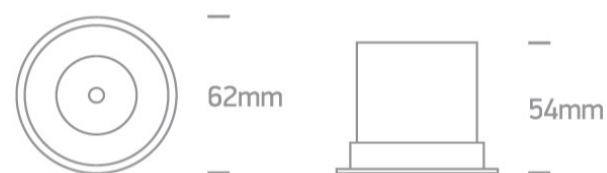

## 10106DC/W/W

6W COB LED Dark light recessed spot with dark chrome reflector.

Requires 350mA driver.

Complies with standard EN60598-1 and any other specific standards.

### Dimensions

### Physical Specification

Item Group	02 Recessed Spots Fixed LED
Family	The COB LED Dark Light Range
Order Code	10106DC/W/W
Colour	White
Material	Die Cast
Shape	Circular

Height	54mm
Diameter	62mm
Cutout Hole Diameter	55mm
Recessed Ceiling	Yes
Depth Required	75mm
Indoor	Yes
Adjustable	No