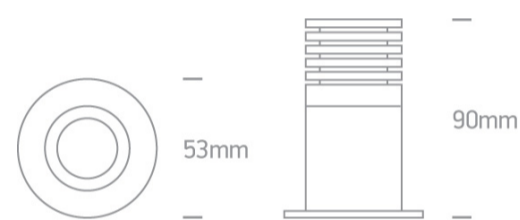

02 Recessed Spots Fixed LED>The COB Dark Light Range

10107DL/W/W

7W COB LED recessed spot IP65.

Requires 700mA driver.

Complies with standard EN60598-1 and any other specific standards.

Downloads

Dimensions

Gallery

Must be ordered separately

89015A

Related items

89015AT

Physical Specification

Item Group	02 Recessed Spots Fixed LED
Family	The COB Dark Light Range
Order Code	10107DL/W/W
Colour	White
Material	Aluminium
Shape	Circular
Height	90mm
Diameter	53mm
Cutout Hole Diameter	42mm
Recessed Ceiling	Yes
Depth Required	100mm
Indoor	Yes
Adjustable	No

Electrical Characteristics

Fitting

Input Type	Constant Current
Input Current	700mA
Safety Class	III
Power(Watts)	7W
IP Rating	IP65
Light Source	LED built in
LED Type	COB

LED Brand
Cable Length
F Mark

Bridgelux
40cm

Illumination Data

Colour Temperature
Lumen Output
Light Efficiency
CRI
Beam Angle
Illumination Diagram
Dark Light

3000K
450lm
64,3lm/W
90
38°

Yes

Packing Info

Box Length
Box Width
Box Height
Box Weight
Pcs/Carton
Barcode
HS Code