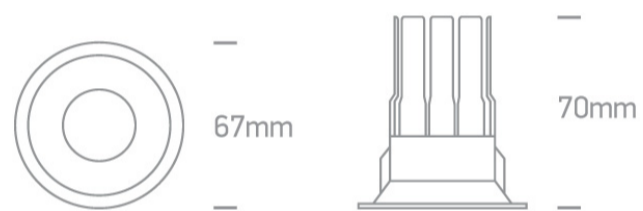

02 Recessed Spots Fixed LED>The COB Dark Light Range

10107WP/W/W

7W COB LED recessed spot suitable for indoor and outdoor installation, IP65.

Requires 700mA driver.

Complies with standard EN60598-1 and any other specific standards.

Downloads

Dimensions

Gallery

Must be ordered separately

89015A

Related items

89015AT

Physical Specification

Item Group	02 Recessed Spots Fixed LED
Family	The COB Dark Light Range
Order Code	10107WP/W/W
Colour	White
Material	Die Cast
Shape	Circular
Height	70mm
Diameter	67mm
Cutout Hole Diameter	56mm
Recessed Ceiling	Yes
Depth Required	100mm
Indoor	Yes
Adjustable	No

Electrical Characteristics

Fitting	
Input Type	Constant Current
Input Current	700mA
Safety Class	III
Power(Watts)	7W
IP Rating	IP65
Light Source	LED built in
LED Type	COB

LED Brand	
Cable Length	
F Mark	