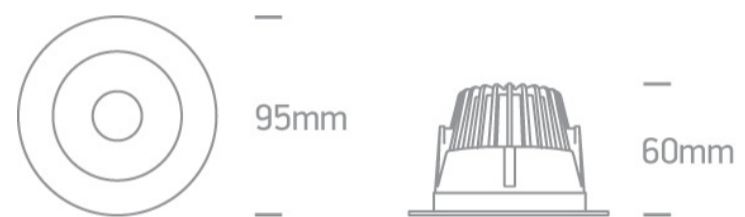

### Dimensions

### Physical Specification

Item Group	06 Downlights Fixed LED
Family	Dark Light Pro Range Aluminium
Order Code	10108ED/W/B/W
Colour	White-Black
Material	Aluminium
Shape	Circular
Height	60mm
Diameter	95mm
Cutout Hole Diameter	75mm
Recessed Ceiling	Yes
Depth Required	80mm
Indoor	Yes