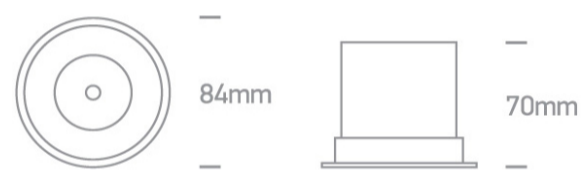

02 Recessed Spots Fixed LED>The COB LED Dark Light Range

10112DC/W/W

12W COB LED Dark light recessed spot with dark chrome reflector.

Requires 700mA driver.

Complies with standard EN60598-1 and any other specific standards.

Downloads

Dimensions

Must be ordered separately

89015A

Physical Specification

Item Group	02 Recessed Spots Fixed LED
Family	The COB LED Dark Light Range
Order Code	10112DC/W/W
Colour	White
Material	Die Cast
Shape	Circular

Height	70mm
Diameter	84mm
Cutout Hole Diameter	75mm
Recessed Ceiling	Yes
Depth Required	90mm
Indoor	Yes
Adjustable	No

Electrical Characteristics

Fitting

Input Type	Constant Current
Input Current	700mA
Voltage	18V
Safety Class	
Power(Watts)	12W
IP Rating	IP20
Light Source	LED built in
LED Type	COB
LED Brand	Bridgelux
Cable Length	40cm
F Mark	

Illumination Data

Colour Temperature	3000K
Lumen Output	1100lm
Light Efficiency	91,67lm/W
CRI	90
Beam Angle	36°
Illumination Diagram	

Dark Light

Yes

Packing Info

Pcs/Carton

50

Barcode