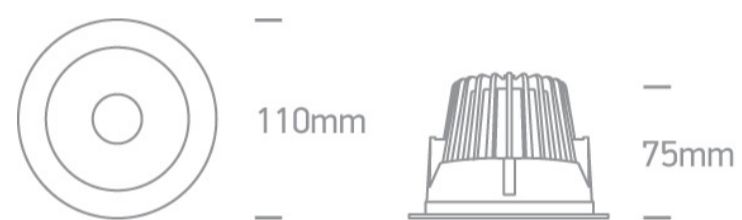

Downloads

Dimensions

Physical Specification

Item Group	06 Downlights Fixed LED
Family	Dark Light Pro Range Aluminium
Order Code	10112ED/W/BS/W
Colour	White-Brass
Material	Aluminium
Shape	Circular
Height	75mm
Diameter	110mm
Cutout Hole Diameter	92mm
Recessed Ceiling	Yes
Depth Required	95mm
Indoor	Yes

Illumination Data

Colour Temperature	3000K
Lumen Output	840lm
Light Efficiency	70lm/W
CRI	80
Beam Angle	60°
Illumination Diagram	
Dark Light	Yes

Packing Info

Box Length	13cm
Box Width	13cm
Box Height	9cm
Pcs/Carton	50
Barcode	5291889058663
HS Code	9405409900