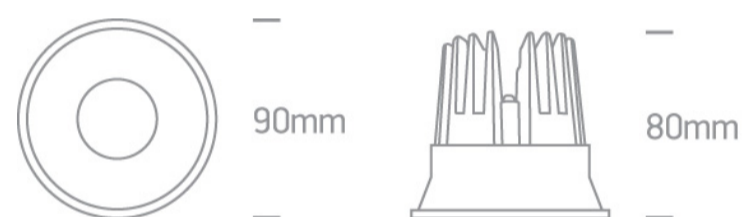

## 10112TD/W/W

12W Recessed Dark Light LED spot with removable head, IP20.

Complete with 300mA driver.

Complies with standard EN60598-1 and any other specific standards.

### Dimensions

### Physical Specification

|                      |                             |
|----------------------|-----------------------------|
| Item Group           | 02 Recessed Spots Fixed LED |
| Family               | The 12W Dark Light Range    |
| Order Code           | 10112TD/W/W                 |
| Colour               | White                       |
| Material             | Die Cast                    |
| Shape                | Circular                    |
| Height               | 80mm                        |
| Diameter             | 90mm                        |
| Cutout Hole Diameter | 82mm                        |
| Recessed Ceiling     | Yes                         |
| Depth Required       | 100mm                       |
| Indoor               | Yes                         |