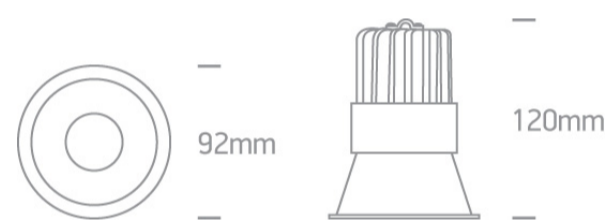

02 Recessed Spots Fixed LED>The Dark Light Pro Range Aluminium

10115FD/W/W

15W COB LED recessed spot, IP20, for general lighting applications.

Supplied with non-dimmable LED driver.

Complies with standard EN60598-1 and any other specific standards.

Downloads

Dimensions

Gallery

Physical Specification

Item Group	02 Recessed Spots Fixed LED
Family	The Dark Light Pro Range Aluminium
Order Code	10115FD/W/W
Colour	White
Material	Aluminium
Shape	Circular
Height	120mm

Diameter	92mm
Cutout Hole Diameter	82mm
Recessed Ceiling	Yes
Depth Required	150mm
Indoor	Yes
Adjustable	No

Electrical Characteristics

Gear	External-Included
Fitting + Driver	
Input Voltage	220-240V
50 Hz	Yes
60 Hz	Yes
Safety Class	
Power(Watts)	15W
IP Rating	IP20
Light Source	LED built in
Dimmable	No
F Mark	

Illumination Data

Colour Temperature	3000K
Lumen Output	1275lm
Light Efficiency	85lm/W
CRI	80
Beam Angle	24°
Illumination Diagram	
Dark Light	Yes

Packing Info

Box Length	12,5cm
Box Width	10cm

Box Height	14cm
Pcs/Carton	20
Barcode	5291889057383
HS Code	9405409900