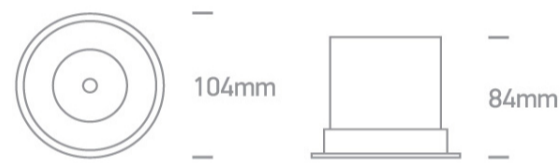

02 Recessed Spots Fixed LED>The COB LED Dark Light Range

10118DC/W/W

18W COB LED Dark light recessed spot with dark chrome reflector.

Requires 500mA driver.

Complies with standard EN60598-1 and any other specific standards.

Downloads

Dimensions

Must be ordered separately

89030C

Physical Specification

Item Group	02 Recessed Spots Fixed LED
Family	The COB LED Dark Light Range
Order Code	10118DC/W/W
Colour	White
Material	Die Cast
Shape	Circular

Height	84mm
Diameter	104mm
Cutout Hole Diameter	94mm
Recessed Ceiling	Yes
Depth Required	100mm
Indoor	Yes
Adjustable	No

## Illumination Data

Colour Temperature	3000K
Lumen Output	1750lm
Light Efficiency	97,22lm/W
CRI	90
Beam Angle	36°
Illumination Diagram	

Dark Light

Yes