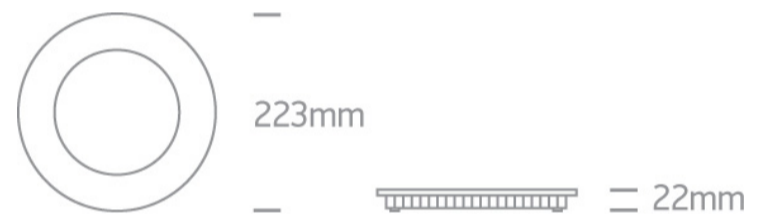

06 Downlights Fixed LED>The 18-30W Round Recessed Panels Die cast

10118FA/B/C

18W slim downlight LED, IP40, ideal for commercial applications such as offices, galleries and showrooms.

Supplied with 450mA non-dimmable LED driver.

Complies with standard EN60598-1 and any other specific standards.

Downloads

Dimensions

Gallery

Related items

Physical Specification

Item Group

06 Downlights Fixed LED

Family

The 18-30W Round Recessed Panels Die cast