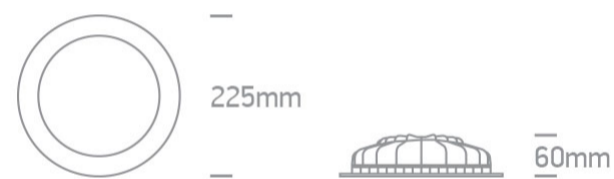

06 Downlights Fixed LED>The Dark Light Dome Reflector Die cast

10122FD/W/W

22W LED Dark Light Dome Reflector, IP20.

Complete with 600mA driver.

Complies with standard EN60598-1 and any other specific standards.

Downloads

Dimensions

Gallery

Physical Specification

Item Group	06 Downlights Fixed LED
Family	The Dark Light Dome Reflector Die cast
Order Code	10122FD/W/W
Colour	White
Material	Die Cast
Shape	Circular
Height	60mm

Diameter	225mm
Cutout Hole Diameter	210mm
Recessed Ceiling	Yes
Depth Required	90mm
Indoor	Yes
Adjustable	No

Electrical Characteristics

Gear	External-Included
Fitting + Driver	
Input Voltage	220-240V
50 Hz	Yes
60 Hz	Yes
Safety Class	
Power(Watts)	22W
IP Rating	IP20
Light Source	LED built in
Dimmable	No
F Mark	