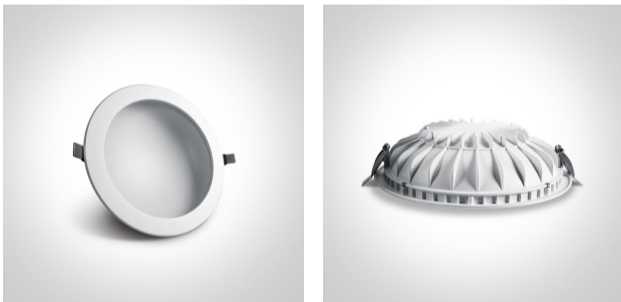

06 Downlights Fixed LED>The Dark Light Dome Reflector Die cast

10122FD/W/W

22W LED Dark Light Dome Reflector, IP20.

Complete with 600mA driver.

Complies with standard EN60598-1 and any other specific standards.

Downloads

Dimensions

Gallery

Physical Specification

Item Group	06 Downlights Fixed LED
Family	The Dark Light Dome Reflector Die cast
Order Code	10122FD/W/W
Colour	White
Material	Die Cast
Shape	Circular
Height	60mm

Diameter	225mm
Cutout Hole Diameter	210mm
Recessed Ceiling	Yes
Depth Required	90mm
Indoor	Yes
Adjustable	No

Electrical Characteristics

Gear	External-Included
Fitting + Driver	
Input Voltage	220-240V
50 Hz	Yes
60 Hz	Yes
Safety Class	
Power(Watts)	22W
IP Rating	IP20
Light Source	LED built in
Dimmable	No
F Mark	