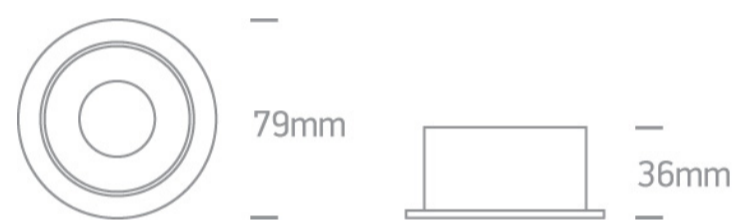

03 Recessed Spots Adjustable>The Chill Out Range

11105M/W/W

White Body White Reflector Adjustable Dark Light Recessed MR16 spot with GU10 lampholder.

Complies with standard EN60598-1 and any other specific standards.

Downloads

Dimensions

Gallery

Physical Specification

Item Group	03 Recessed Spots Adjustable
Family	The Chill Out Range
Order Code	11105M/W/W
Colour	White
Material	Aluminium
Shape	Circular
Height	36mm

Diameter	79mm
Cutout Hole Diameter	70mm
Recessed Ceiling	Yes
Depth Required	120mm
Indoor	Yes
Adjustable	1 Direction