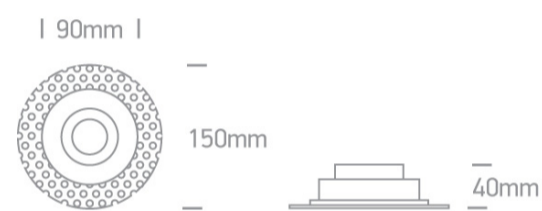

03 Recessed Spots Adjustable > The Trimless GU10 Range

11105UTR/W

Recessed Trimless adjustable MR16 spot with GU10 lamp holder.

Complies with standard EN60598-1 and any other specific standards.

Downloads

Dimensions

Gallery

Physical Specification

| | |
|------------|------------------------------|
| Item Group | 03 Recessed Spots Adjustable |
| Family | The Trimless GU10 Range |
| Order Code | 11105UTR/W |
| Colour | White |
| Material | Die Cast |
| Shape | Circular |
| Height | 40mm |

| | |
|---------------------------|--------------|
| Diameter | 150mm |
| Cutout Hole Diameter | 105mm |
| Recessed trimless ceiling | Yes |
| Depth Required | 120mm |
| Indoor | Yes |
| Adjustable | 2 Directions |

Illumination Data

| | |
|----------------------|---|
| Illumination Diagram |  |
| Dark Light | Yes |

Packing Info

| | |
|------------|--------|
| Box Length | 15,5cm |
|------------|--------|

| | |
|---------------|---------------|
| Box Width | 15,5cm |
| Box Height | 5,2cm |
| Box Weight | 0,38Kg |
| Pcs/Carton | 20 |
| Carton Length | 33cm |
| Carton Width | 33cm |
| Carton Height | 29cm |
| Carton Weight | 7,7Kg |
| Barcode | 5291889057185 |
| HS Code | 9405409900 |