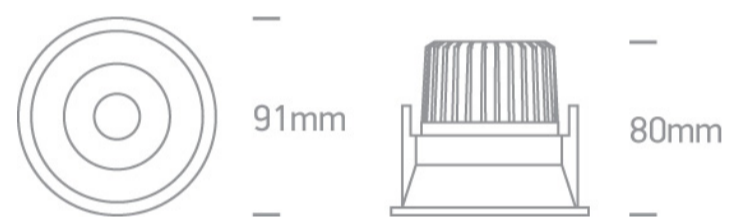

04 Recessed Spots Adjustable LED>The IP44 & IP54 COB
Outdoor/Bathroom Range Aluminium

11107WD/W/W

7W LED Dark Light Recessed adjustable spot, IP54.

Requires 700mA driver.

Complies with standard EN60598-1 and any other specific standards.

Downloads

Dimensions

Gallery

Must be ordered separately

89015A

Related items

89015AT

Physical Specification

Item Group	04 Recessed Spots Adjustable LED
Family	The IP44 & IP54 COB Outdoor/Bathroom Range Aluminium
Order Code	11107WD/W/W
Colour	White
Material	Die Cast
Shape	Circular
Height	80mm
Diameter	91mm
Cutout Hole Diameter	83mm
Recessed Ceiling	Yes
Depth Required	100mm
Indoor	Yes
Outdoor	Yes
Adjustable	1 Direction