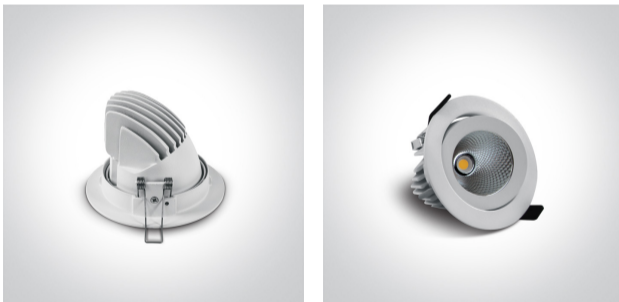

08 Downlights Adjustable LED>The COB Extractable Range

11110F/W/C

10W COB LED extractable fitting with great flexibility on movement. Ideal for shops.

Supplied with non-dimmable LED driver.

Complies with standard EN60598-1 and any other specific standards.

Downloads

Dimensions

Gallery

Physical Specification

Item Group

08 Downlights Adjustable LED

Family

The COB Extractable Range

Order Code

11110F/W/C

Colour

White

Material

Die Cast

Shape

Circular

Height

76mm

Diameter	108mm
Cutout Hole Diameter	90mm
Recessed Ceiling	Yes
Depth Required	105mm
Indoor	Yes
Adjustable	2 Directions

Electrical Characteristics

Gear	External-Included
Fitting + Driver	
Input Voltage	220-240V
50 Hz	Yes
60 Hz	Yes
Safety Class	
Power(Watts)	10W
IP Rating	IP20
Light Source	LED built in
Dimmable	No
F Mark	